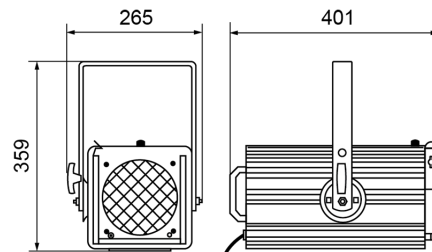

Sizes (in mm)