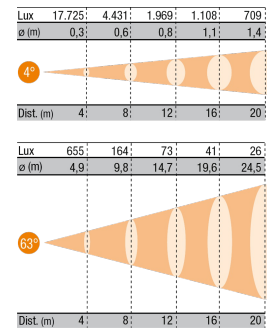

Light output diagram

Accessories

ARC STAGE/2

Yoke: 2-way DMX motorized

ARC STAGE/3

Yoke: 3-way DMX motorized

FUNE

Acc: Safety net with spring hook

GAC

Acc: Hook clamp for 40/50mm tube

HC/075

Acc: Half swivel coupler 75kg max

PL 4 U12

Acc: 4-door bamdoors

PO/2 SP12

Yoke: Pole Operated for Pan-Tilt

RS12

Acc: Safety net

TC S12

Acc: Colour frame

LED equivalents

PC LED 200 WW UD

Luminaire: PC, LED, 200W, WW

PC LED 200 CW UD

Luminaire: PC, LED, 200W, CW

PC LED 200 NW UD

Luminaire: PC, LED, 200W, NW

PC LED 250 RGBW DMX

Luminaire: PC, LED, 250W, RGBW

PC LED 250 TW DMX

Luminaire: PC, LED, 250W, WW

PC LED 250 WW DMX

Luminaire: PC, LED, 250W, WW

PC LED 250 CW DMX

Luminaire: PC, LED, 250W, CW