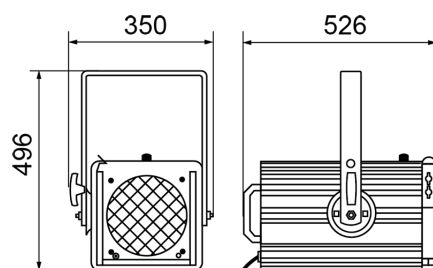

Sizes (in mm)