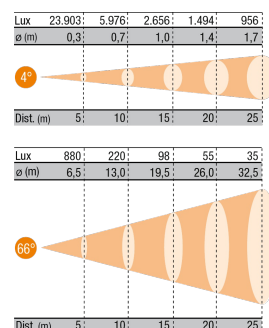

Product sizes

13.7Kg

Pack sizes

385mm x 659mm x 341mm

15.7Kg

0.087m³

DWG

Available on website

User manual

Available on website

Technical features

- Aluminum housing for high heat dissipation by natural ventilation
- Filter frame lockable top cover
- Yoke with clutch-locking system
- Adjustable yoke for fixture balancing
- Easy access to the lamphouse for fast maintenance
- Adjustable lampholder position for proper LCL settings
- 99,99% polished and treated aluminum reflector
- PO version on request, with 3-way pole operation for tilt, pan and focus
- ARC version on request, with 3-way DMX control of tilt, pan and focus

Sizes (in mm)

Light output diagram

Accessories

ARC STAGE/2 +

Yoke: 2-way DMX motorized

ARC STAGE/3 +

Yoke: 3-way DMX motorized

FUNE