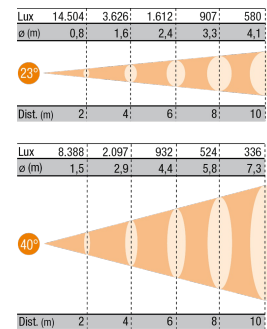

Light output diagram

Accessories

DIA 05

Acc: Iris diaphragm

DIA 05 BO

Acc: Iris diaphragm with blackout

FUNE

Acc: Safety net with spring hook

GAC

Acc: Hook clamp for 40/50mm tube

HC/075

Acc: Half swivel coupler 75kg max

PGB R 100

Acc: B size adjustable gobo-holder

PGMR 100

Acc: M size adjustable gobo-holder

PO/2 SP05

Yoke: Pole Operated for Pan-Tilt

TC S05

Acc: Colour frame

LED equivalents

PR LED 100 ZW CW DMX

Luminaire: Profile, LED, 100W, CW

PR LED 100 ZW NW DMX

Luminaire: Profile, LED, 100W, NW

PR LED 100 ZW WW DMX

Luminaire: Profile, LED, 100W, WW

PR LED 150 Z WRGBWDMX

Luminaire: Profile, LED, 150W, RGBW

PR LED 150 ZW TW DMX

Luminaire: Profile, LED, 150W, TW