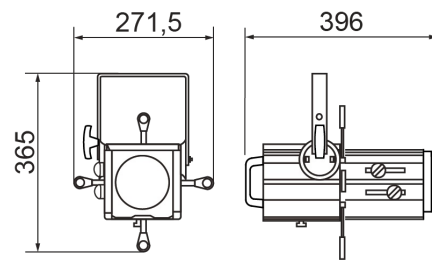

Product sizes

4.5Kg

Pack sizes

275mm x 275mm x 560mm

5.5Kg

0.042m³

IES/LDT

Available on website

DWG

Available on website

User manual

Available on website

Technical features

- Aluminum housing for high heat dissipation by natural ventilation
- Filter frame lockable top cover
- Yoke with clutch-locking system
- Adjustable yoke for fixture balancing
- Easy access to the lamphouse for fast maintenance
- 99,99% polished and treated aluminum reflector
- PO version on request, with 2-way pole operation for tilt and pan
- ARC version on request, with 3-way DMX control of tilt, pan and iris diaphragm

Sizes (in mm)

Light output diagram

Accessories

DIA 05

Acc: Iris diaphragm

DIA 05 BO

Acc: Iris diaphragm with blackout

FUNE