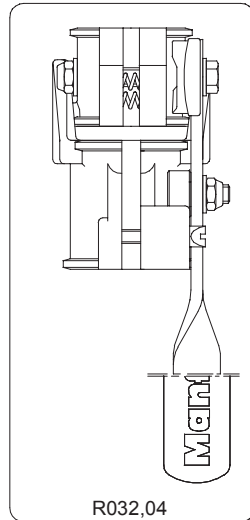

2012 - 01 - 31

\*

\* For rubber feet with inner hole dm.16,5mm

If your rubber feet have an inner hole dm.38mm, order complete kit cod. R032,10

\* For rubber feet with inner hole dm.16,5mm

If your rubber feet have an inner hole dm.43mm, order complete kit cod. R032,09