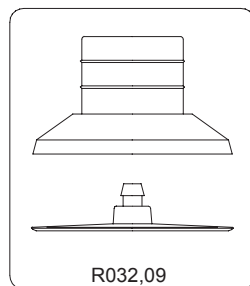

2012 - 01 - 31

\*

\* For rubber feet with inner hole dm.16,5mm

If your rubber feet have an inner hole dm.38mm, order complete kit cod. R032,10

\* For rubber feet with inner hole dm.16,5mm

If your rubber feet have an inner hole dm.43mm, order complete kit cod. R032,09