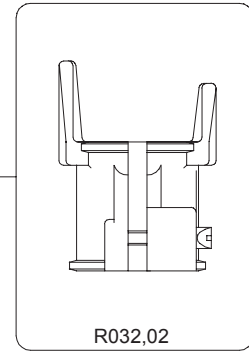

2012 - 01 - 31

\*

\* For rubber feet with inner hole dm.16,5mm

If your rubber feet have an inner hole dm.38mm, order complete kit cod. R032,10

\* For rubber feet with inner hole dm.16,5mm

If your rubber feet have an inner hole dm.43mm, order complete kit cod. R032,09