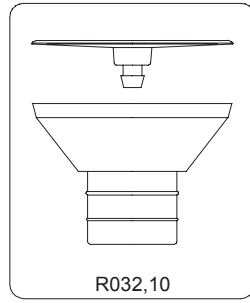

2012 - 01 - 31

\*

\* For rubber feet with inner hole dm.16,5mm

If your rubber feet have an inner hole dm.38mm, order complete kit cod. R032,10

\* For rubber feet with inner hole dm.16,5mm

If your rubber feet have an inner hole dm.43mm, order complete kit cod. R032,09