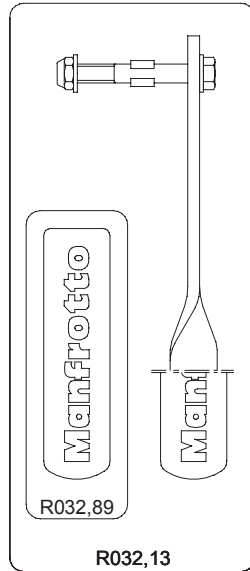

2012 - 01 - 31

\*

\* For rubber feet with inner hole dm.16,5mm

If your rubber feet have an inner hole dm.38mm, order complete kit cod. R032,10

\* For rubber feet with inner hole dm.16,5mm

If your rubber feet have an inner hole dm.43mm, order complete kit cod. R032,09