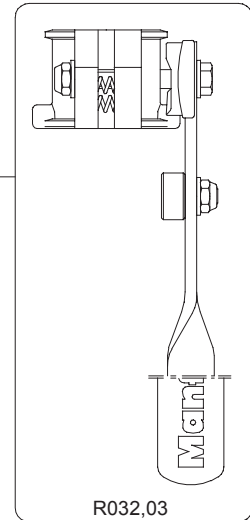

2012 - 01 - 31

\*

\* For rubber feet with inner hole dm.16,5mm

If your rubber feet have an inner hole dm.38mm, order complete kit cod. R032,10

\* For rubber feet with inner hole dm.16,5mm

If your rubber feet have an inner hole dm.43mm, order complete kit cod. R032,09