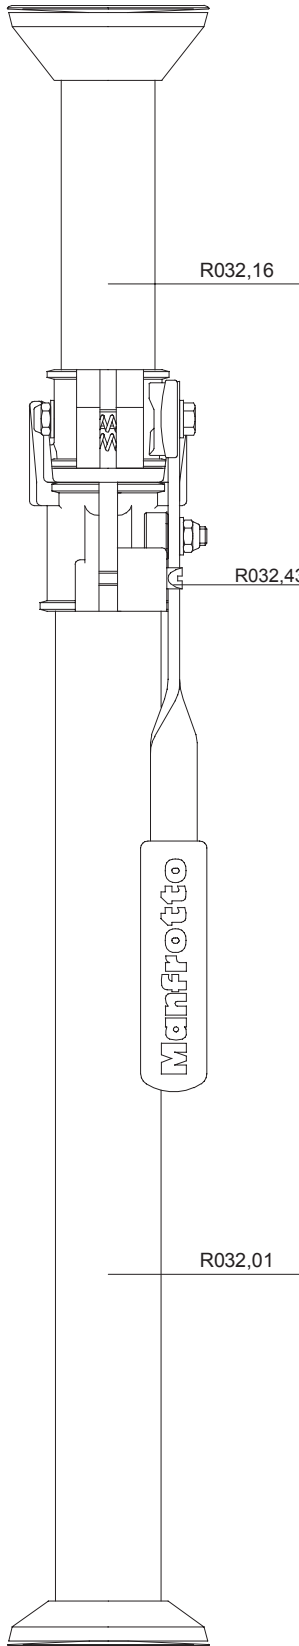

2012 - 01 - 31

\*

\* For rubber feet with inner hole dm.16,5mm

If your rubber feet have an inner hole dm.38mm, order complete kit cod. R032,10

\* For rubber feet with inner hole dm.16,5mm

If your rubber feet have an inner hole dm.43mm, order complete kit cod. R032,09

\*