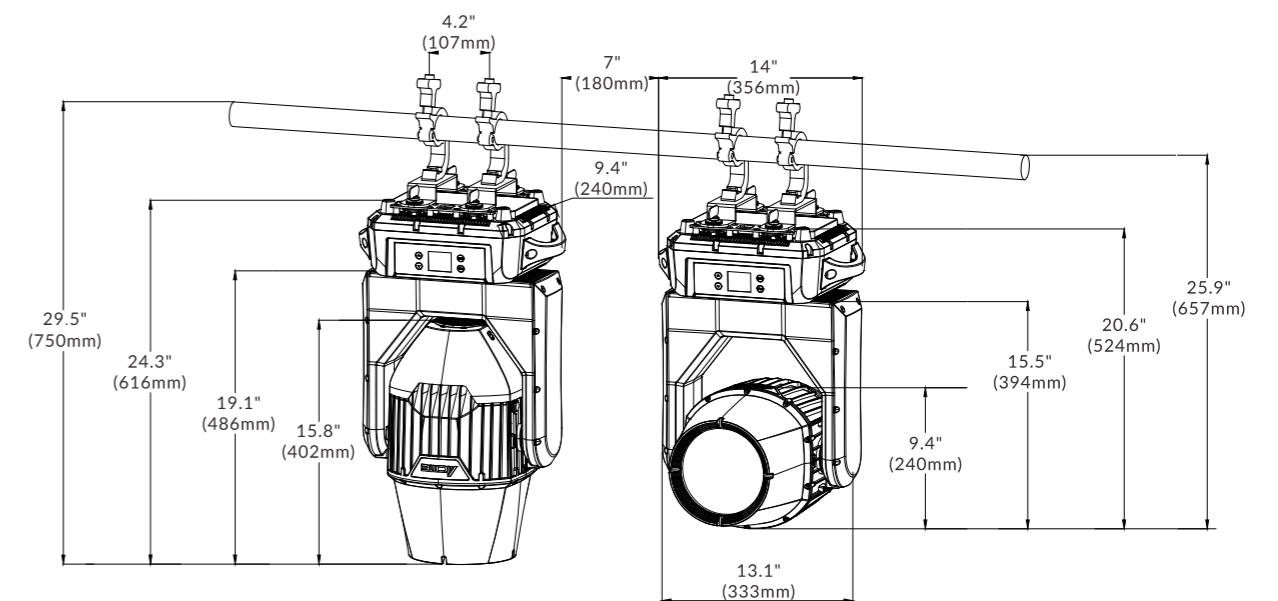

Pan/Tilt

- Pan/Tilt movement: 540° / 270°
- Pan/Tilt Resolution: 16-bit

Construction

- Display: LCD display
- Data In/Out: 3-pin or 5-pin IP XLR
- Power In/Out: Waterproof Power Connector in/out
- Protection Rating: IP66

Electrical and Physical

- Input voltage range: 100-240V~ 50/60Hz
- Power Consumption: 430W
- Dimensions: 356X240X616mm (14.0"x9.4"x24.3")
- Carton Dimensions: 510x445x655mm (20.1"x17.9"x25.8")
- Weight: 20.5kg (45.2lbs)
26.5kg (58.4lbs) (One-pack per carton)

PHOTOMETRICS DIAGRAM

FUNCTIONAL EFFECT

Color Wheel

Static Gobo Wheel

8-Facet Prism

24-Facet Prism

Frost Filter

DIMENSIONS