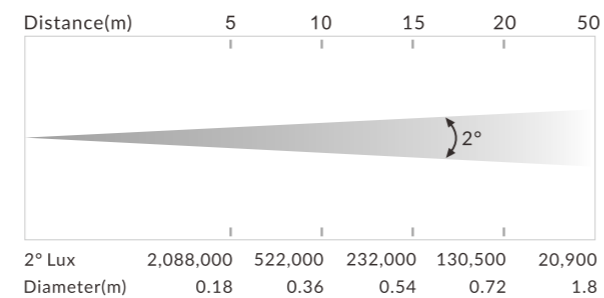

PHOTOMETRICS DIAGRAM