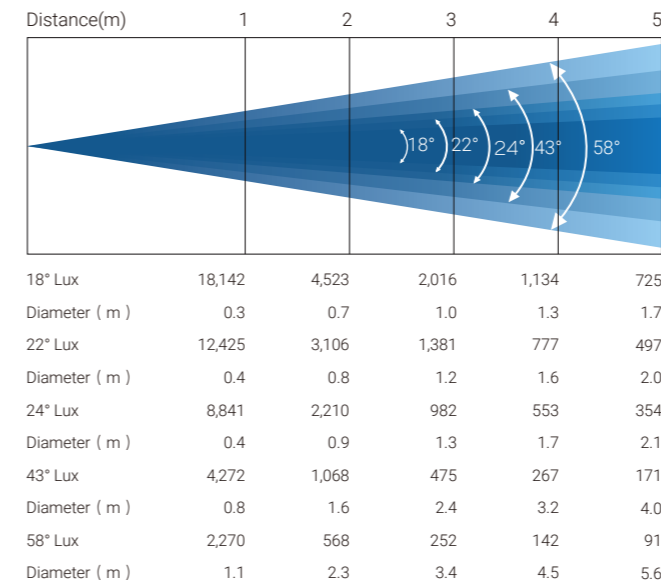

Photometric (Images)

Specifications subject to change without notice.