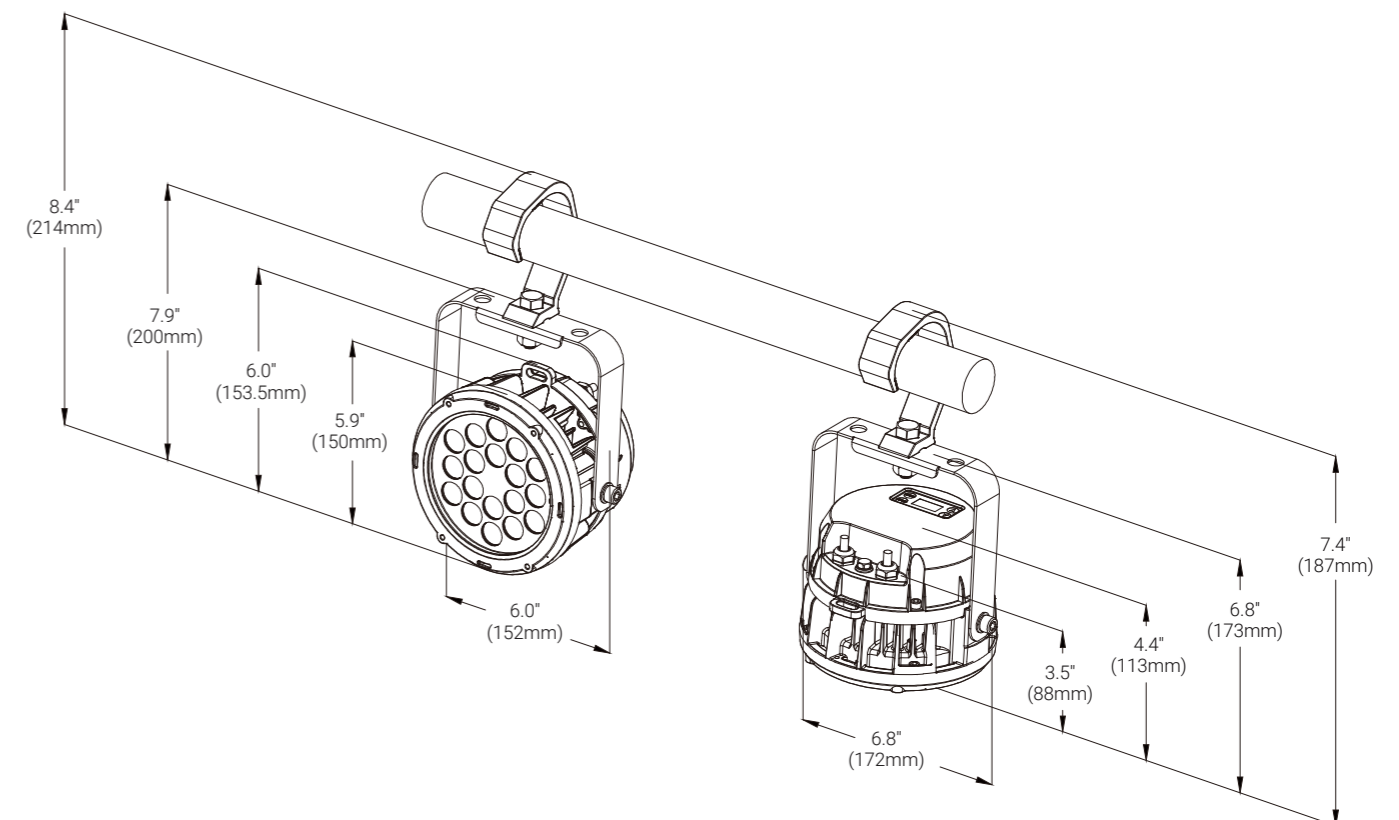

COOLIE 186

BW 186

Light Source
18 x 6W RGBW LED

Beam Angle
18°, 22°, 24°, 43°, 58°

Field Angle
37°, 45°, 53°, 77°, 95°

Protection Rating
IP66

Main Features

Light Source: 18 x 6W RGBW LED

Beam Angle: 18°, 22°, 24°, 43°, 58°

Field Angle: 37°, 45°, 53°, 77°, 95°

Total Lumen Output of Fixture: 3,276 lumens (18°)

Order Lens Options: D15, D25, D30, D45, D60

Variable CTO: 2,500K-8,000k

Intelligent light detection can automatically activate the lighting mode and adjust the duration of the light according to the environment

Optional half or top hat

Technical Specifications

Light Source

- Light Source: 18 x 6W RGBW LED
- Total Lumen Output of Fixture: 3,276 lumens (18°)
- Life Expectancy: 20,000 hours* manufacturer specification

Electrical and Connectors

- Input Voltage Range: 100-240Vac; 50/60 Hz
- Power Consumption: 55W
- Power In/Out: Bare wire output
- Data In/Out: Bare wire output

Physical Information

- Fixture Dimensions: 200 x 172 x 113 mm (7.9" x 6.8" x 4.4")
- Weight: 2.2 kg (4.9 lbs)