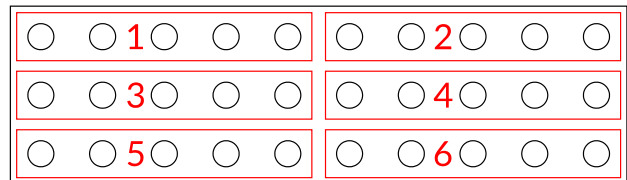

41-channel (CW)