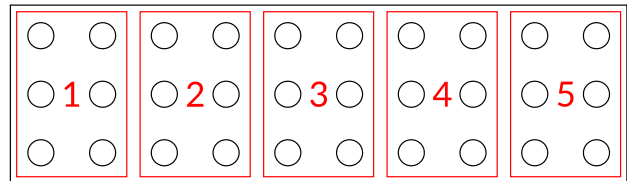

## LED PIXEL ZONES:

21-channel (RGBW)

21-channel (CW)

26-channel (RGBW)

26-channel (CW)

36-channel (RGBW)

36-channel (CW)

41-channel (RGBW)