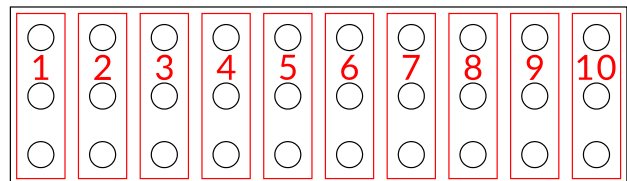

61-channel (CW)