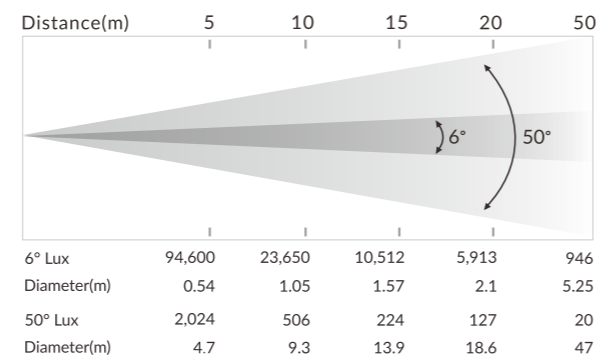

PHOTOMETRICS DIAGRAM

FUNCTIONAL EFFECT

CMY+CTO

Color Wheel

Static Gobo Wheel