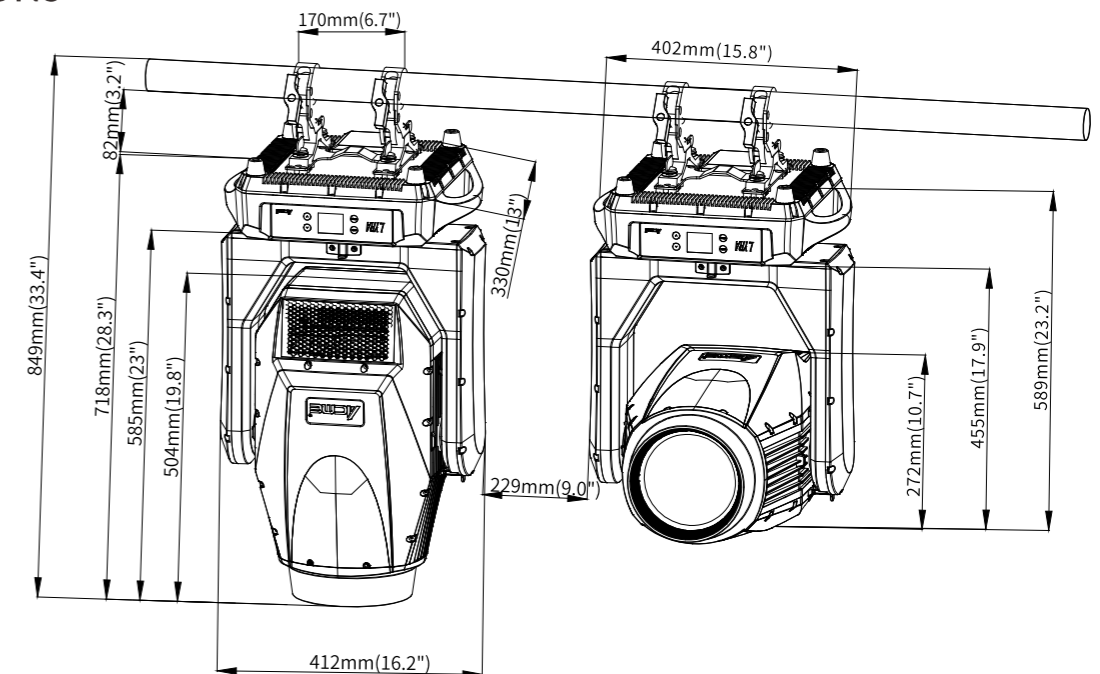

Movement

- Pan movement: 540°
- Tilt movement: 260°
- Automatic Pan/Tilt position correction
- Fixation: Pan/ Tilt lock

Electrical and Connectors

- Input Voltage Range: 100-240~ 50/60Hz
- Power consumption: 1,190W
- Power In/Out: Waterproof Power Connector In
- Data in/out: 3-pin/5-pin Waterproof XLR Socket
- Protection rating: IP66

Specification

- Fixture Specification: 412 x 330 x 718 mm (16.2" x 13.0" x 28.3")
- Weight: 42 kg (92.6 lbs)
- F/C Dimension: 1,105 x 630 x 830 mm(40" x 24.8" x 22.7")
- Weight: 174kg(383.6lbs)(Dual Loader Case)

Linear Iris

4-Facet Prism

4-Facet Linear Prism

Frost Filter

DIMENSIONS

(*Light source's working life depends on the cycle ratio of its usage pattern and other environmental factors, such as dust, oil, temperature, humidity, etc.)