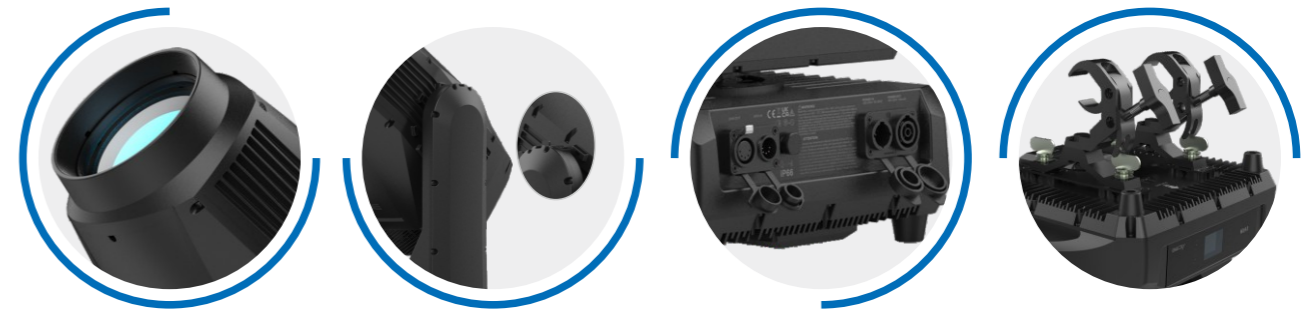

PHOTOMETRICS DIAGRAM

FUNCTIONAL EFFECT

CMY+CTO

Color Wheel

Static Gobo Wheel