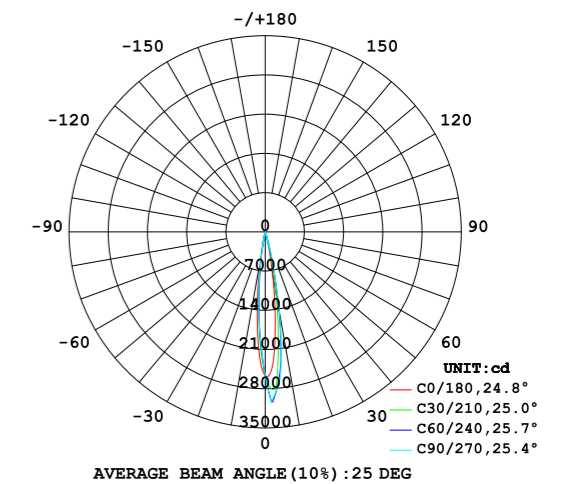

#### Specifications

- Light Source: 12 x 8W RGBW LED
- Beam Angle: 16°
- Field Angle: 27°
- Total lumen output up to 2,815 lm

#### Electrical and Physical

- Input Voltage Range: 100-240V~ 50/60Hz
- Power Consumption: 85 W
- Dimensions: 239 x 257 x 88mm (9.4" x 10.1" x 3.5")
- Carton Dimension: 640 x 330 x 450mm (25.2" x 13.0" x 17.7")
- Weight: 3 kg (6.6 lbs)

### PHOTOMETRICS DIAGRAM

### LIGHT QUALITY PARAMETER

CIE1931 CHROMATICITY COORDINATES

LUMINOUS INTENSITY DISTRIBUTION DIAGRAM