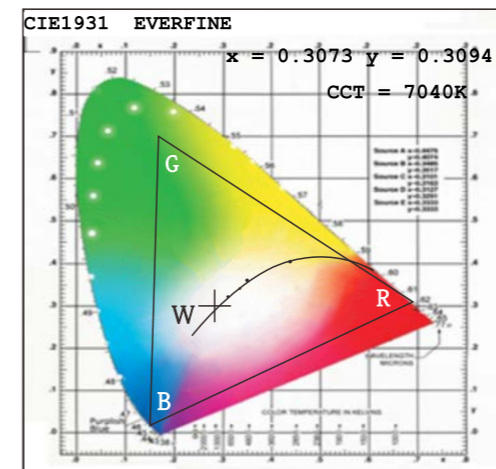

### PHOTOMETRICS DIAGRAM

### LIGHT QUALITY PARAMETER

CIE1931 CHROMATICITY COORDINATES

LUMINOUS INTENSITY DISTRIBUTION DIAGRAM