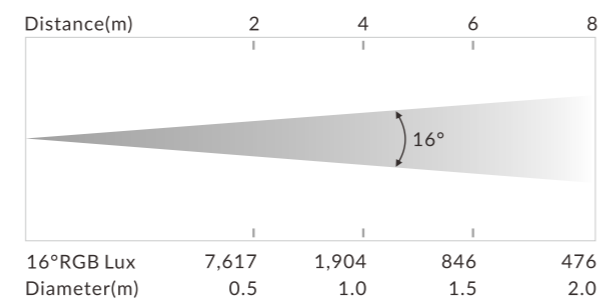

PHOTOMETRICS DIAGRAM

LIGHT QUALITY PARAMETER