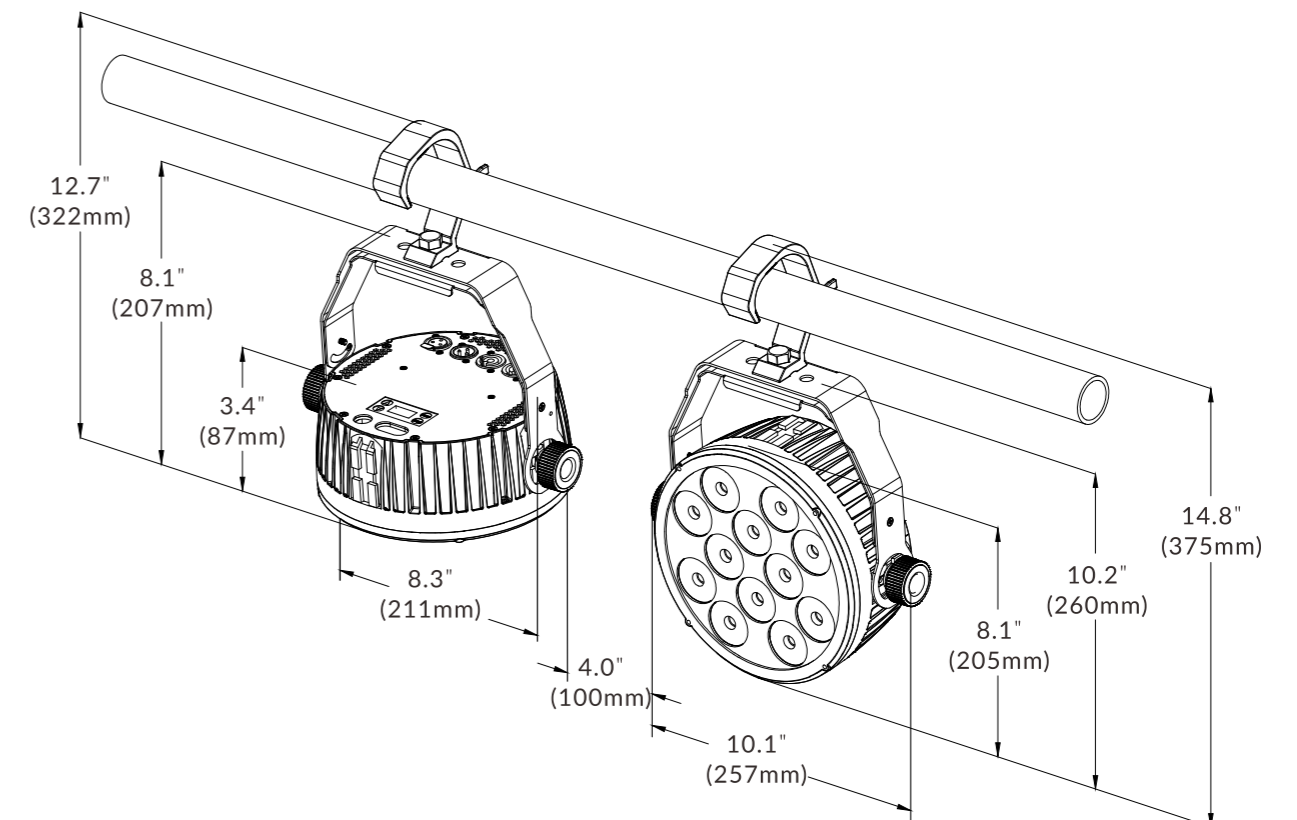

#### Construction

- Display: OLED display
- Data In/Out: 3-pin or 5-pin XLR
- Power In/Out: Power Connector in/out
- Protection Rating: IP20

#### Electrical and Physical

- Input Voltage Range: 100-240V~ 50/60Hz
- Power Consumption: 85 W
- Dimensions: 239 x 257 x 88mm (9.4" x 10.1" x 3.5")
- Carton Dimension: 640 x 330 x 450mm (25.2" x 13.0" x 17.7")
- Weight: 3 kg (6.6 lbs)

### PHOTOMETRICS DIAGRAM

### DIMENSIONS

PROJECT INSTALLATION

PROJECT INSTALLATION