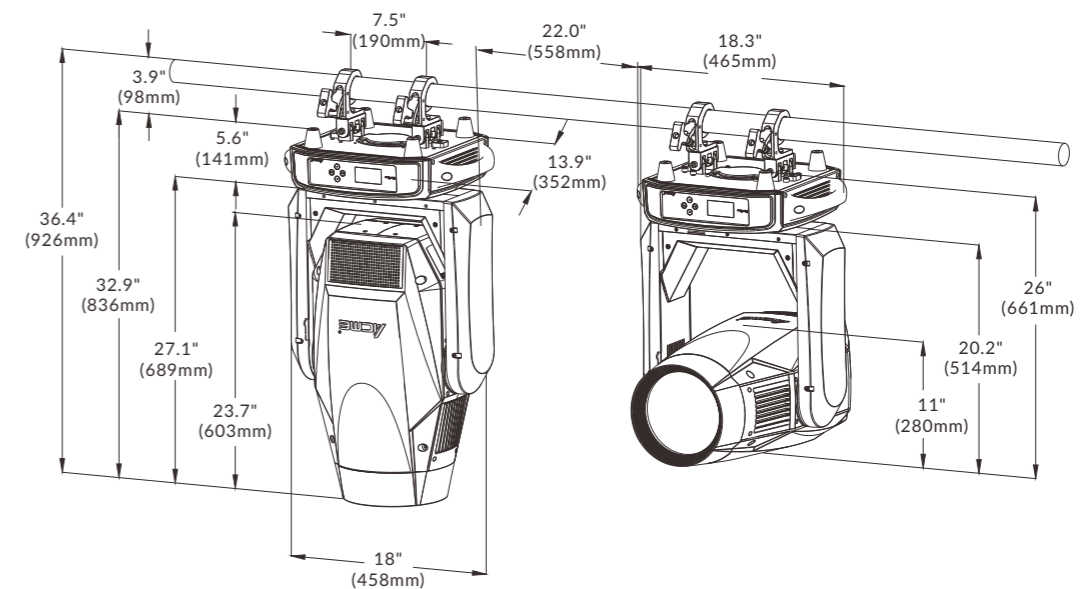

Construction

- Display: LCD display
- Battery backup for user setup without power connection
- Data In/Out: 3-pin and 5-pin XLR, RJ45
- Power In/Out: Power Connector in/out
- Protection Rating: IP20

Electrical and Physical

- Input voltage range: 100-240V~ 50/60Hz
- Power Consumption: 1,370 W
- Dimensions: 465 x 352 x 836mm (18.3" x 13.8" x 32.9")
- F/C Dimensions: 715 x 595 x 905mm (28.1" x 23.4" x 35.6")
- Weight: 44.9 kg (98.9 lbs)
- 93.8 kg (206.8 lbs)(Single Loader Case)

4-Facet Prism

Frost Filter

DIMENSIONS

CONCERT / TOURING

CONCERT / TOURING