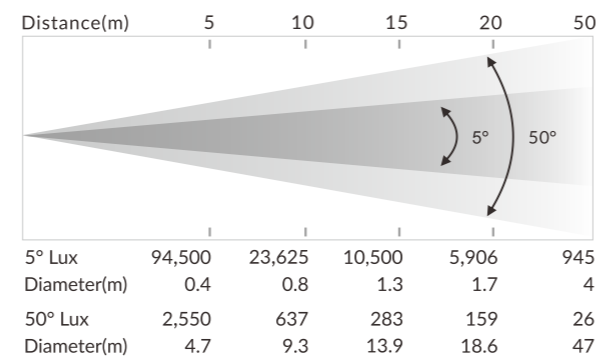

PHOTOMETRICS DIAGRAM