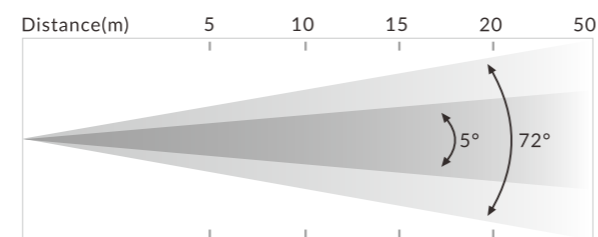

PHOTOMETRICS DIAGRAM

5° Lux	165,000	41,500	18,500	10,250	1,650
Diameter(m)	0.43	0.87	1.3	1.75	4.3
72° Lux	5,400	1,350	600	335	54
Diameter(m)	7.98	14.59	21.93	29.25	79.8